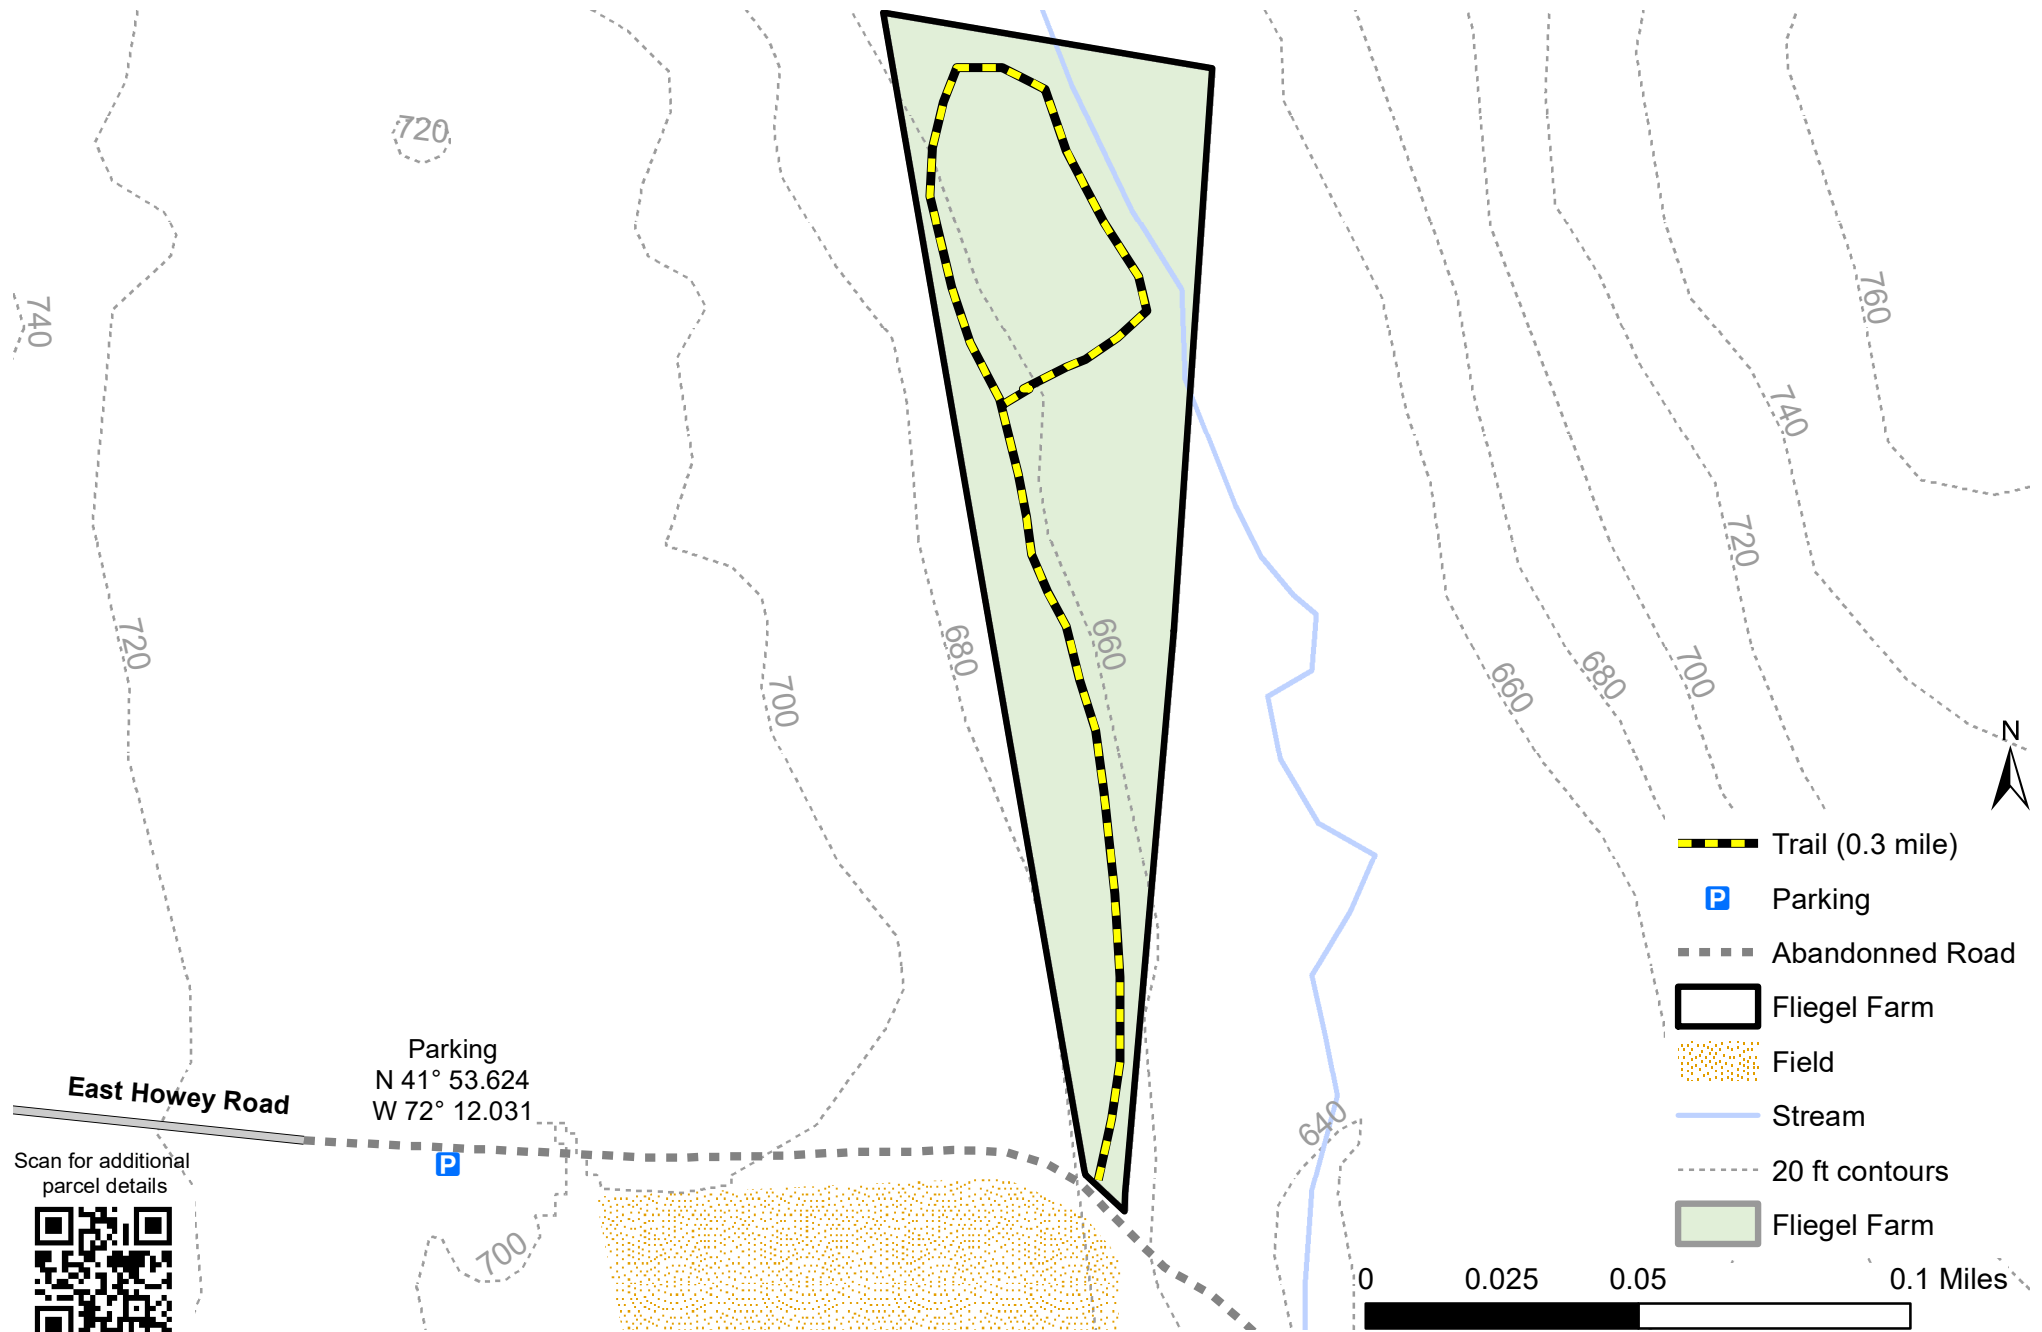

Fliegel Farm Woods

Ashford, CT

To report a problem, please contact us at: 860 429-9023 or administration@joshuastrust.org

Learn more about the Trust at: joshuastrust.org

Scan for additional parcel details