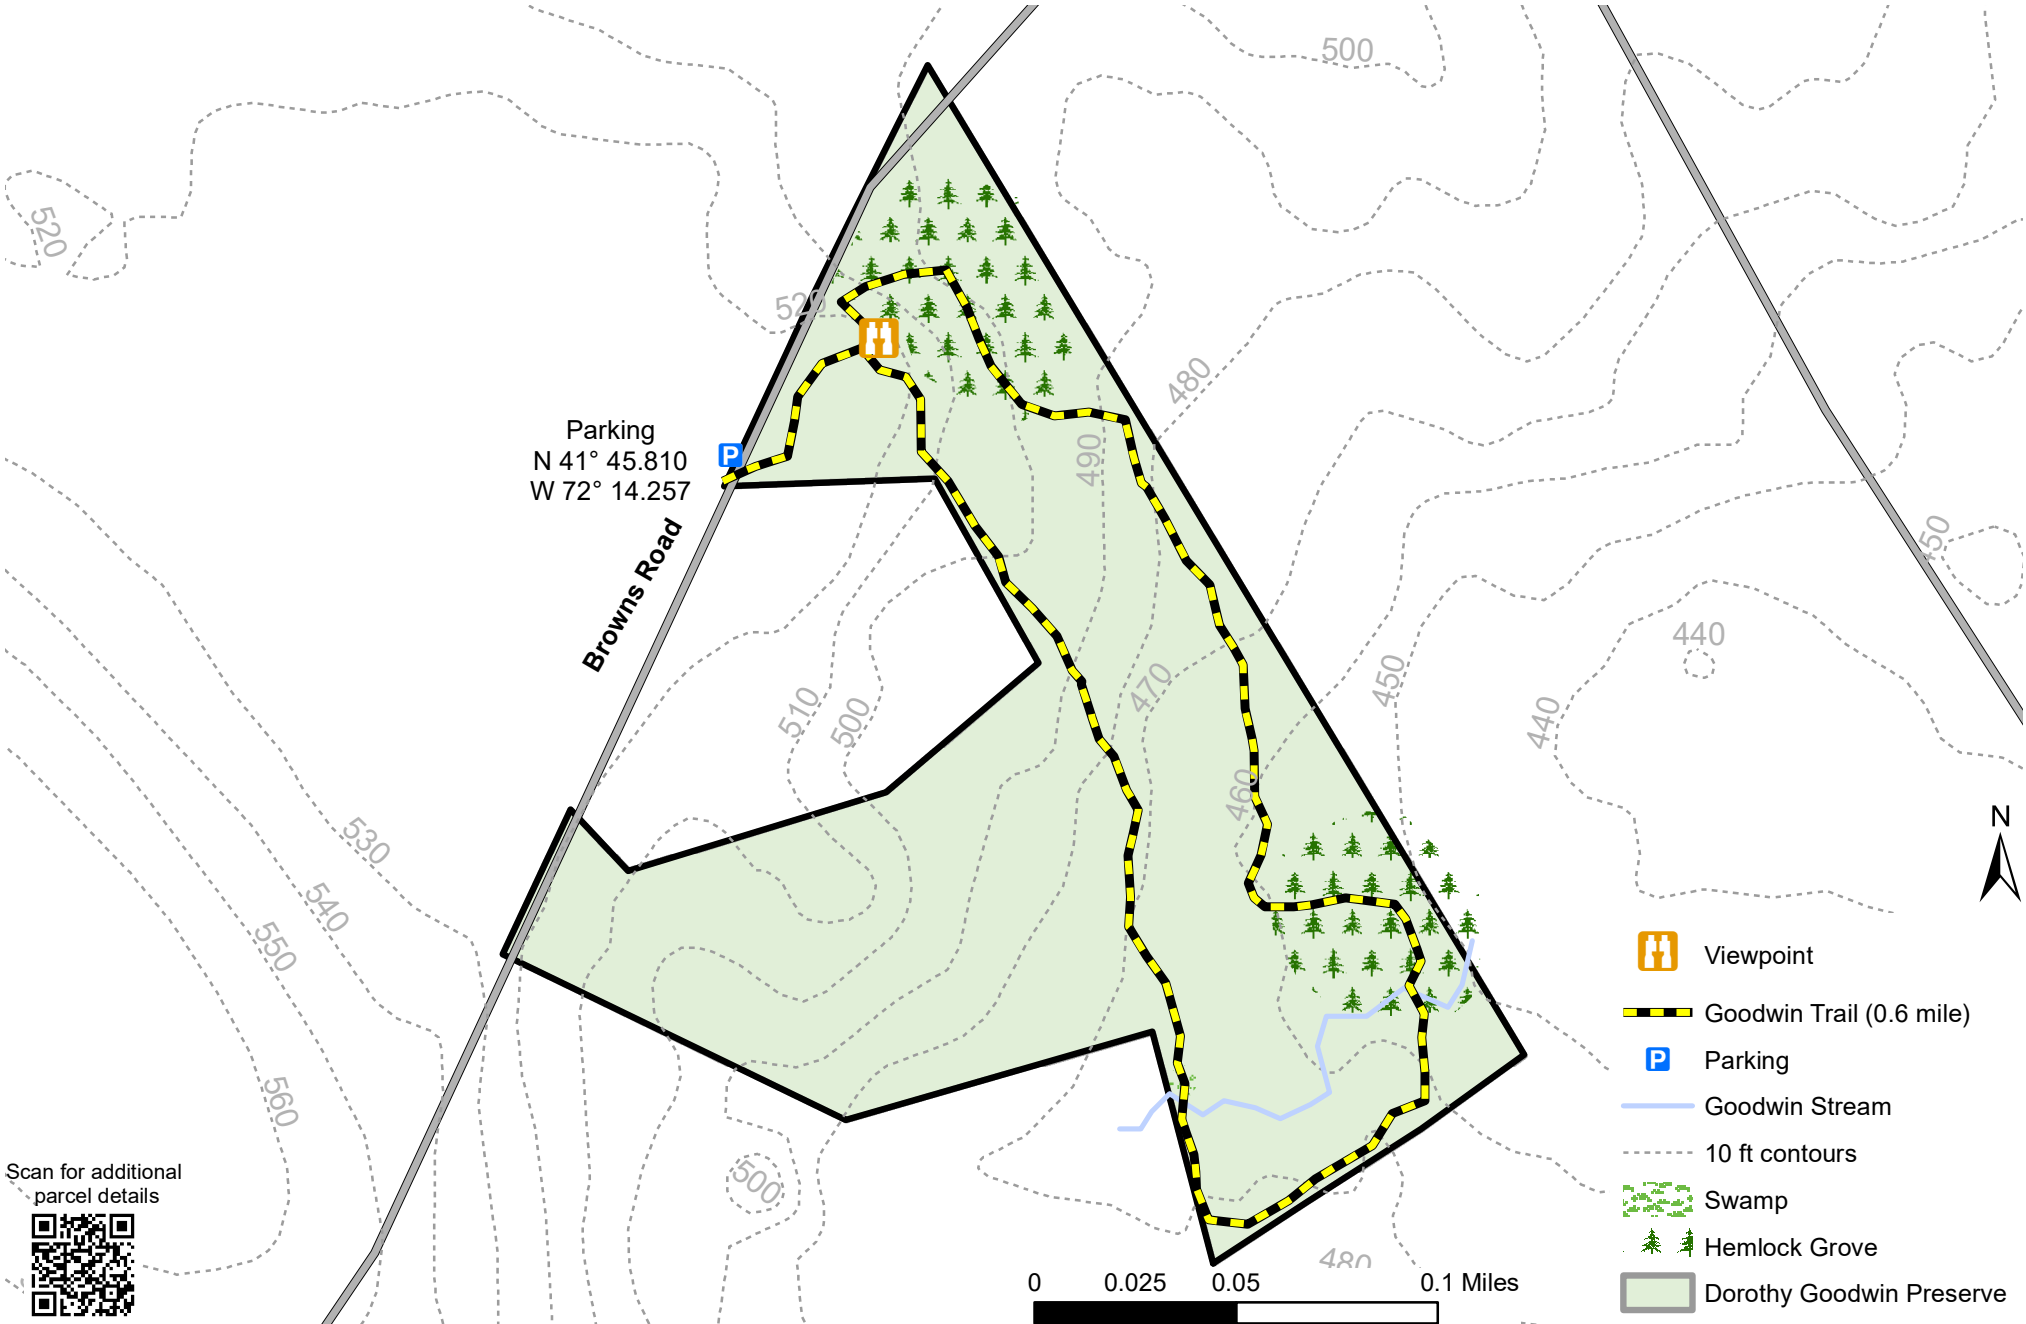

# Dorothy Goodwin Preserve

Mansfield, CT

To report a problem, please contact us at: 860 429-9023 or [administration@joshuastrust.org](mailto:administration@joshuastrust.org)

Learn more about the Trust at: [joshuastrust.org](http://joshuastrust.org)

Scan for additional parcel details