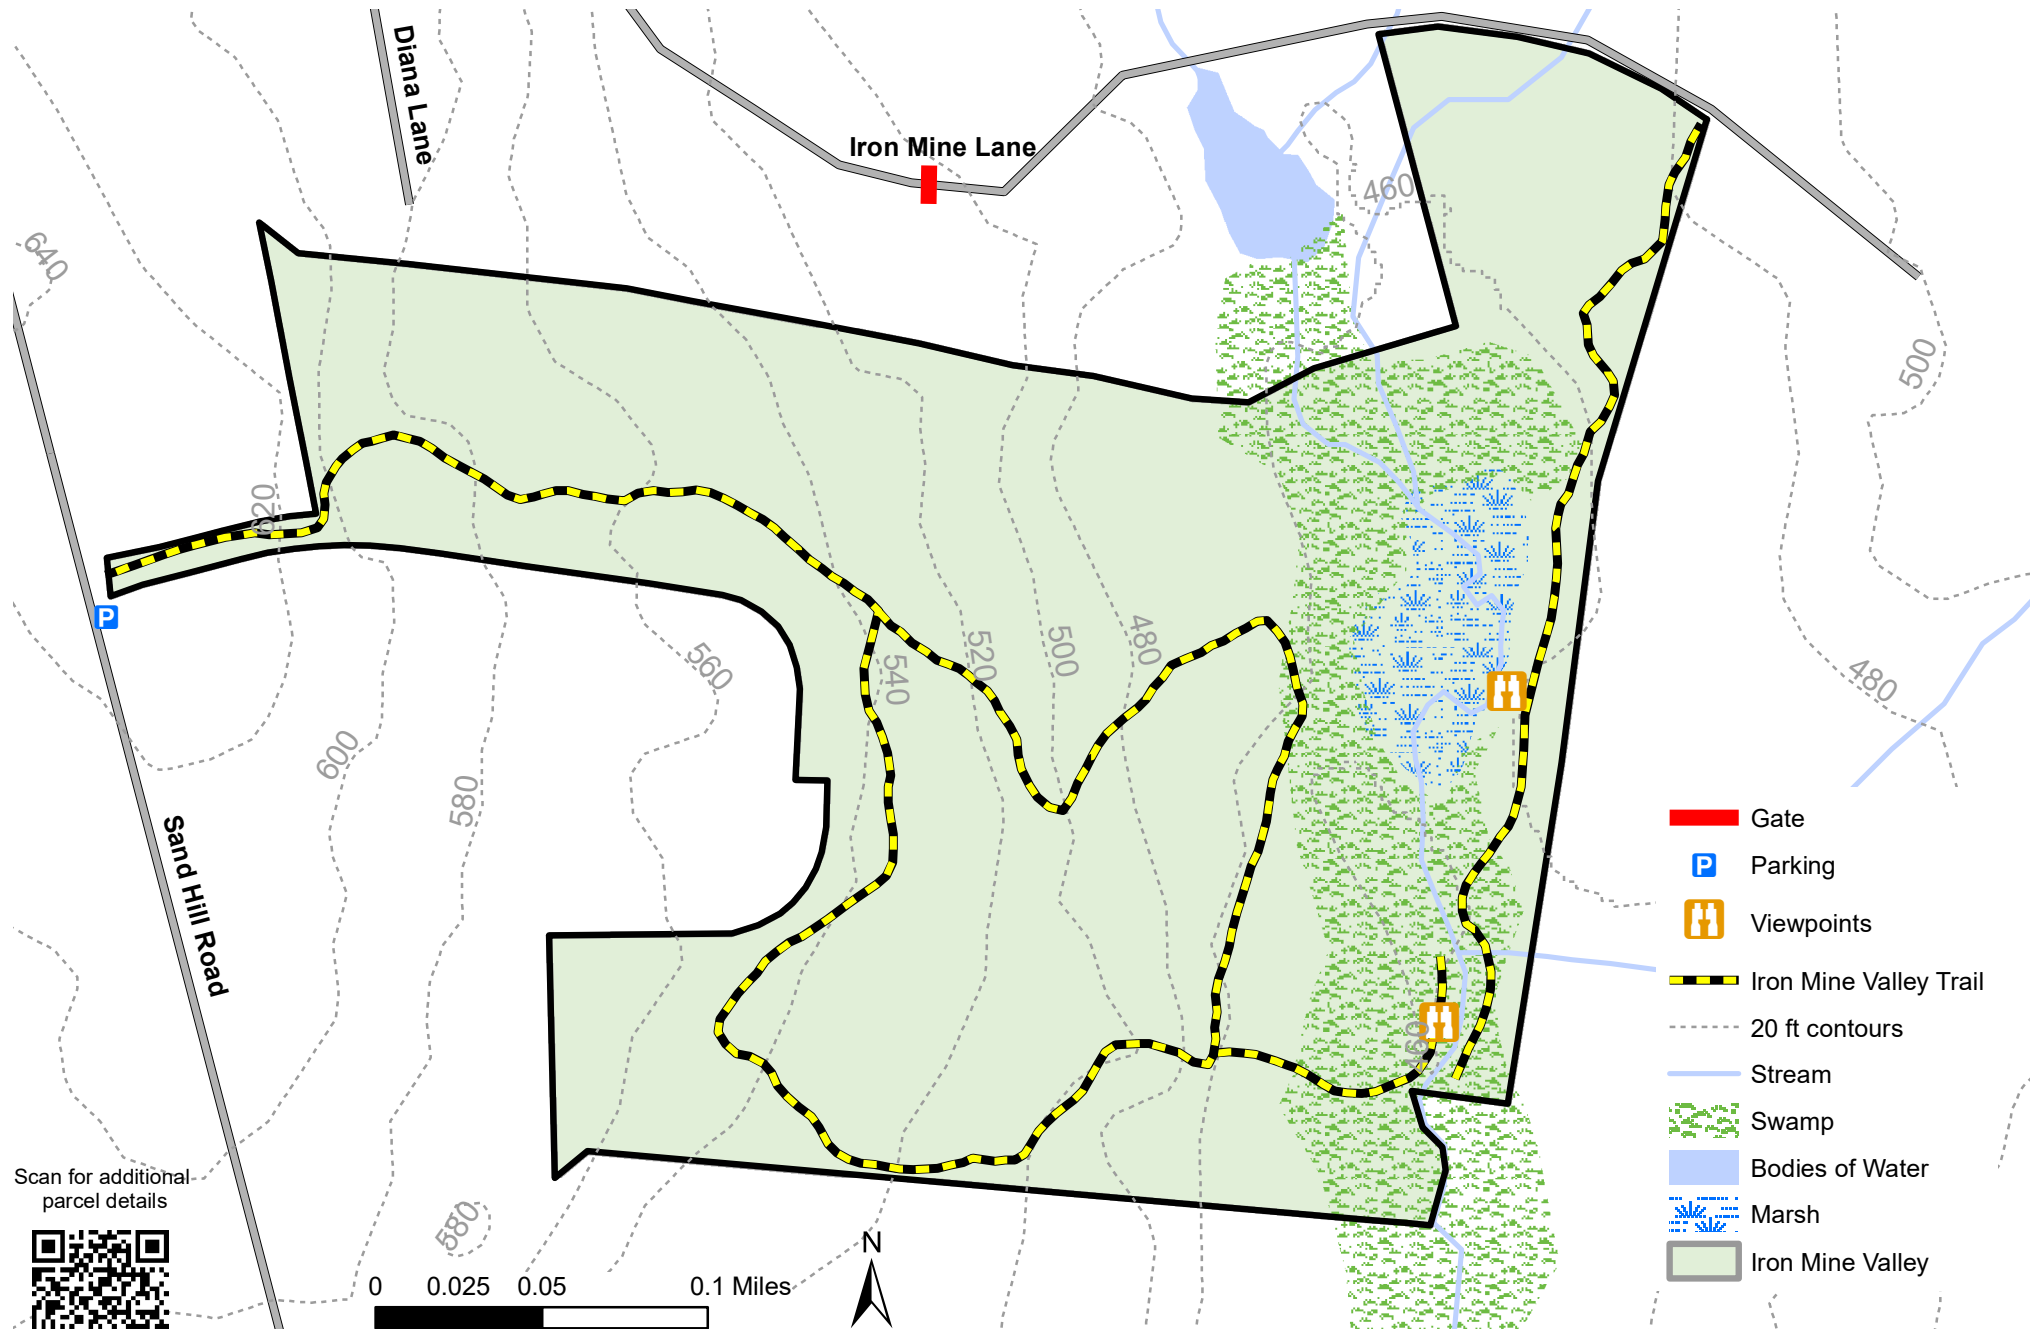

Iron Mine Valley Preserve

Ashford, CT

To report a problem, please contact us at: 860 429-9023 or administration@joshuastrust.org

Learn more about the Trust at: joshuastrust.org

Scan for additional parcel details