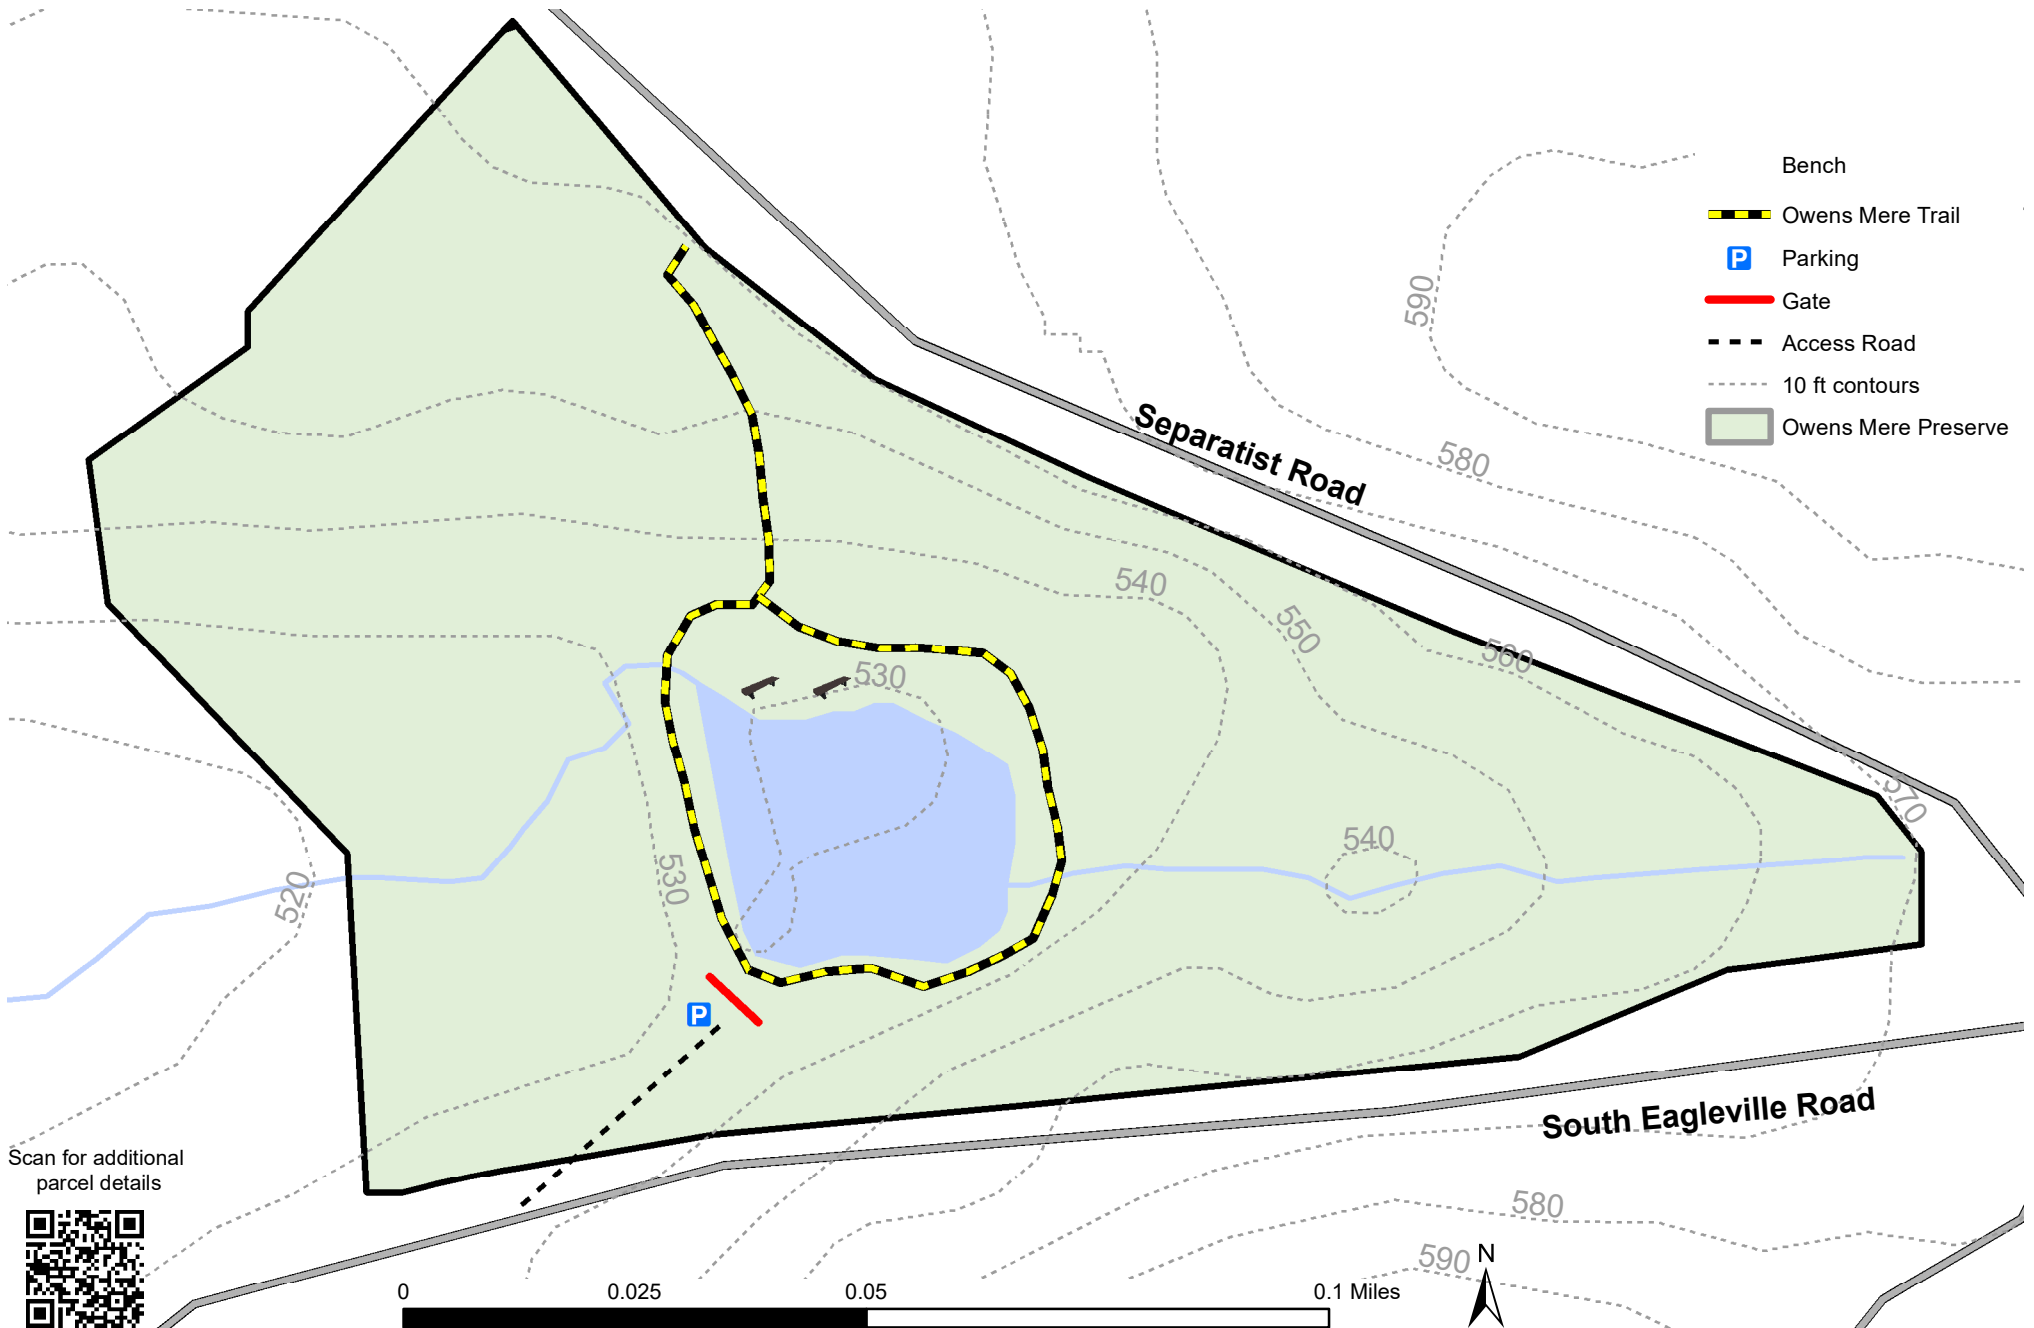

Owen's Mere Preserve

Mansfield, CT

To report a problem, please contact us at: 860 429-9023 or administration@joshuastrust.org

Learn more about the Trust at: joshuastrust.org

Scan for additional parcel details