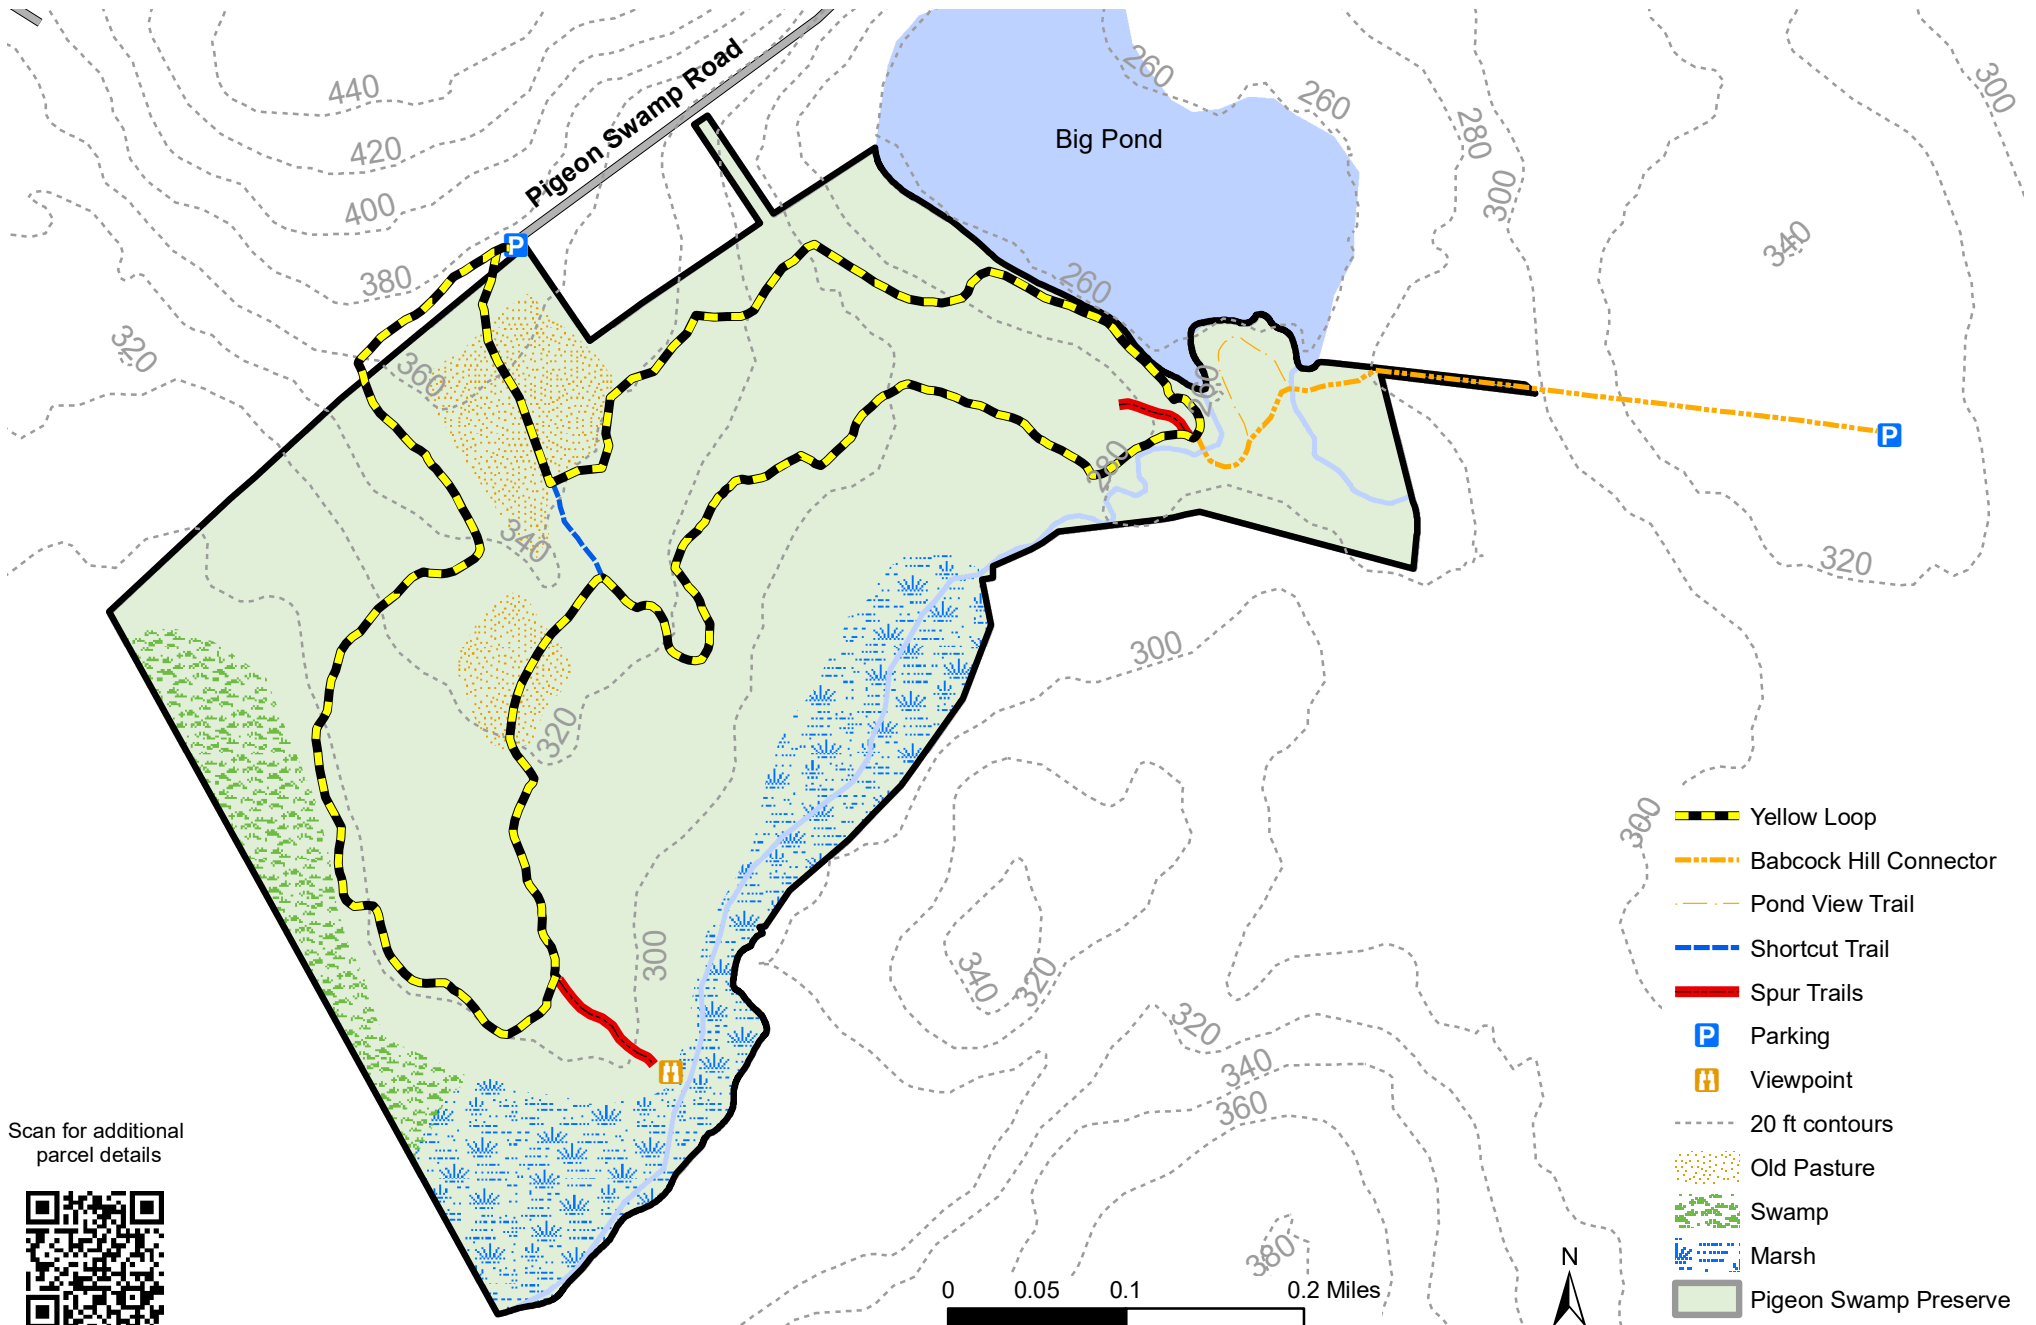

Pigeon Swamp Preserve

Lebanon, CT

To report a problem, please contact us at: 860 429-9023 or administration@joshuastrust.org

Learn more about the Trust at: joshuastrust.org

Scan for additional parcel details