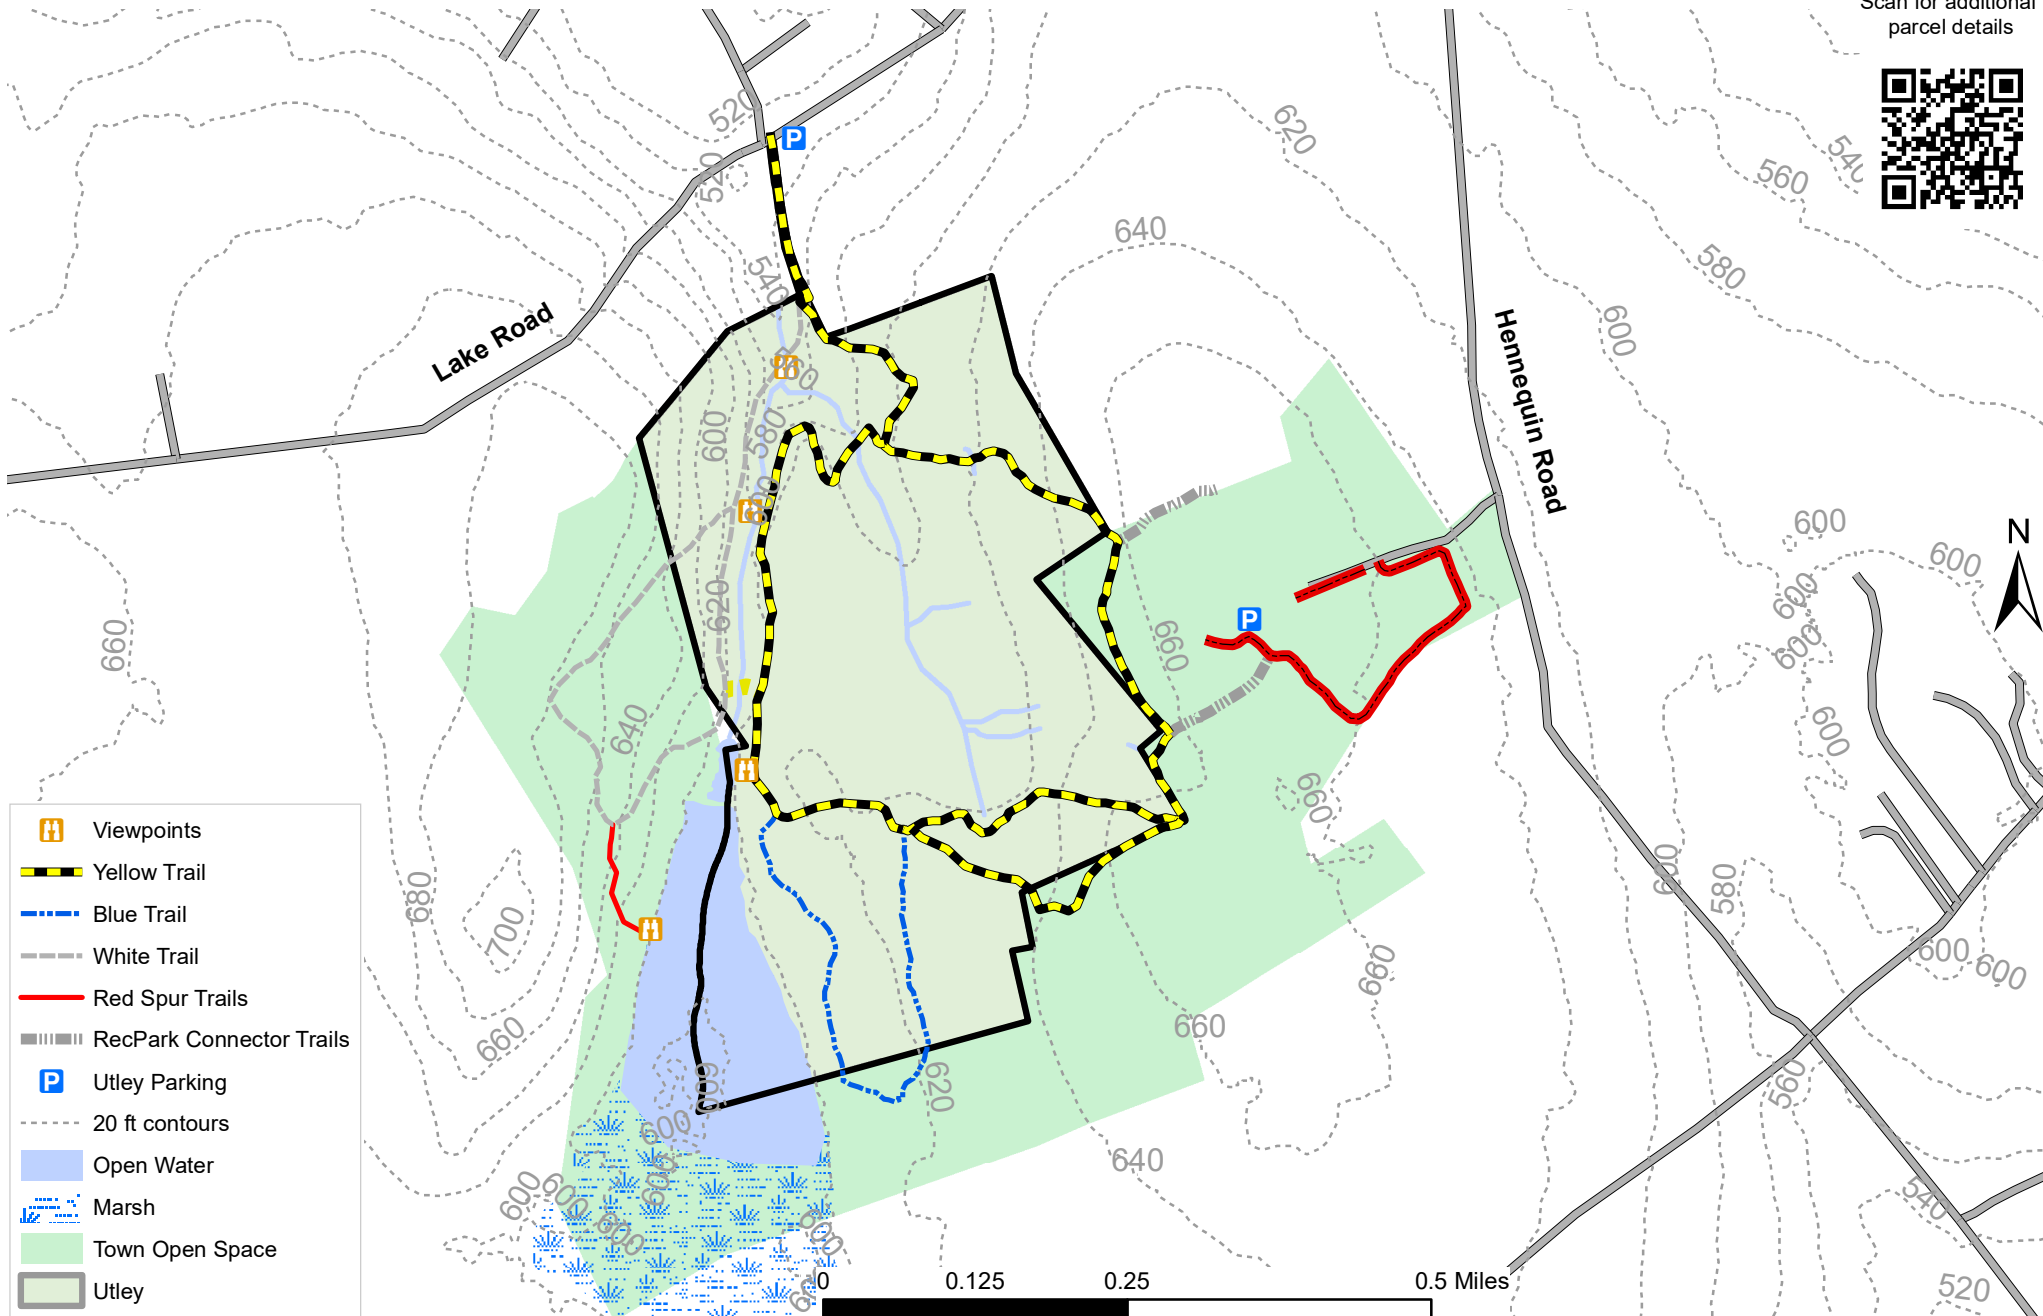

Scan for additional parcel details

- Viewpoints
- Yellow Trail
- Blue Trail
- White Trail
- Red Spur Trails
- RecPark Connector Trails
- Utley Parking
- 20 ft contours
- Open Water
- Marsh
- Town Open Space
- Utley